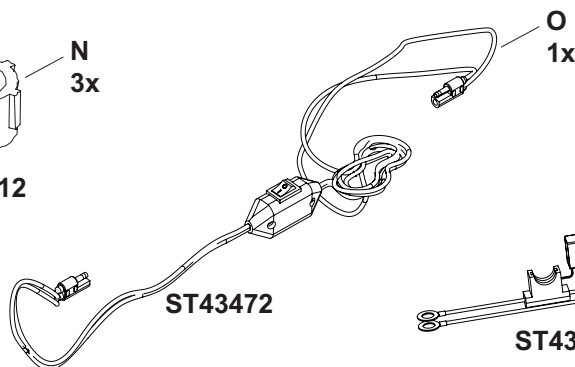

O

1x

ST43472

P

1x

ST43483