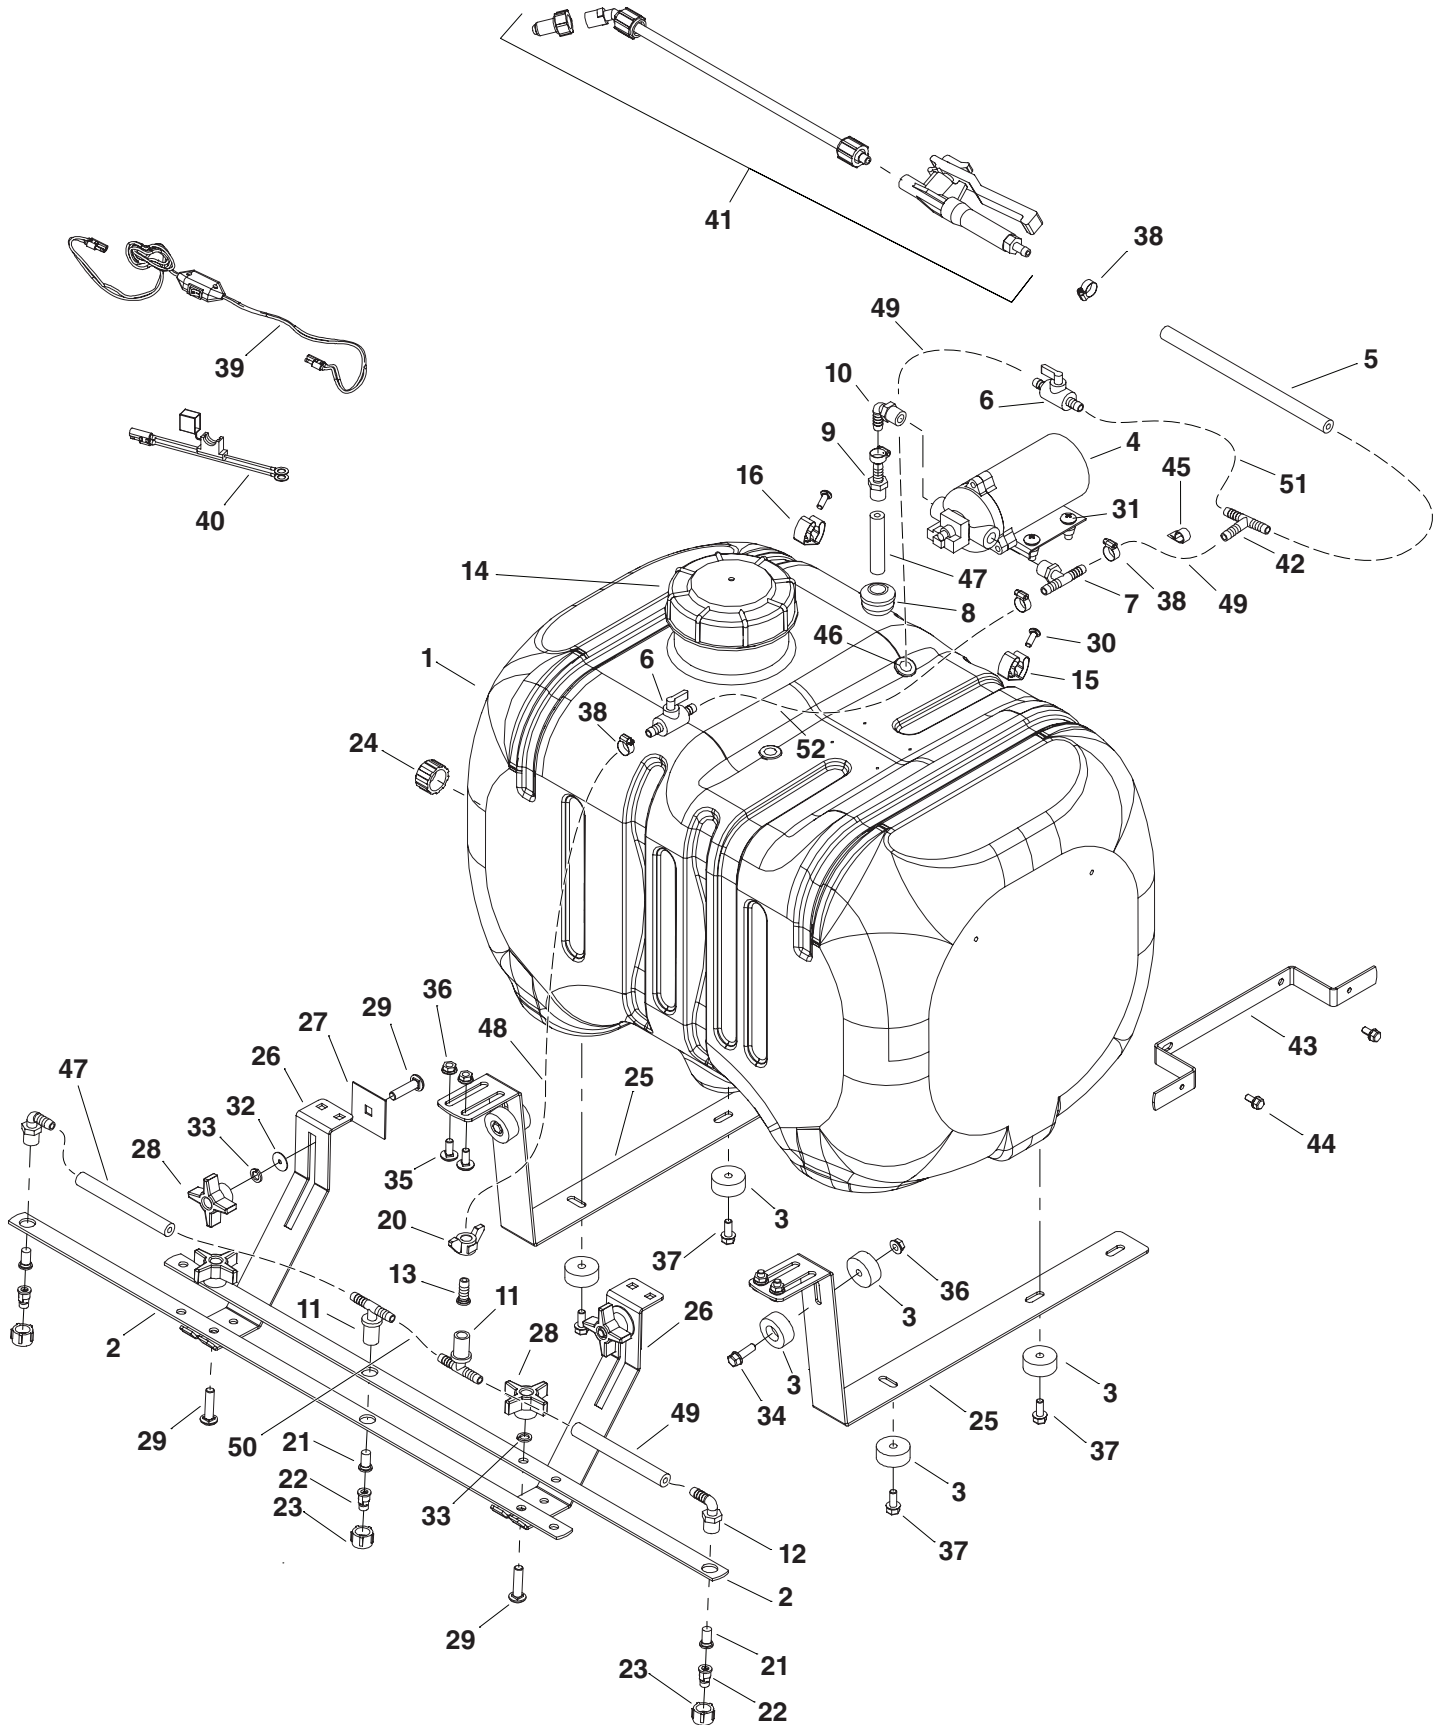

45-0582

45-0582

REF. NO.	PART NO.	QTY.	DESCRIPTION	REF. NO.	PART NO.	QTY.	DESCRIPTION
1	ST44023	1	45 Gallon Tank	32	ST65003	2	3/8" Washer
2	ST43495BL3	2	Boom	33	ST65004	4	3/8" Lock Washer
3	ST43176	8	Rubber Bumper	34	ST65014	2	5/16 X 1 Flange Bolt
4	ST43918	1	Pump 12v, 100psi, 2.2GPM	35	ST65006	4	5/16 X 3/4 Carriage Bolt
5	2-340	1	Hose, 3/8" x 20'	36	ST65008	6	5/16 Flange Nut
6	ST43014	2	In-Line Valve 3/8" Barbed	37	ST65007	4	5/16 X 3/4 Flange Bolt
7	ST43235	1	Tee 3/8" Barb - 3/8" Barb	38	ST43652	12	Hose Clamp, 3/8" – 1/2"
8	ST43258	1	Sump Strainer 3/8"	39	ST43472	1	Switch Wire Harness
9	ST43182	1	Sump Fitting 3/8" Barb	40	ST43483	1	Battery Wire Harness
10	ST43183	1	Elbow 3/8" Mp - 3/8" Barb	41	ST43673	1	Spray Wand W/ Tip
11	ST43192	2	3/8 Barbed Tee, W/ Nut	42	ST43013	1	3/8 Barbed, Tee
12	ST43011	2	3/8" Elbow Fitting W/ Nut	43	ST62006BL3	1	Hose Wrap Bracket
13	ST43499	1	3/8" Barb Fitting For Wing Nut	44	ST65011	2	5/16-18 X 5/8" Flange Bolt
14	ST43175	1	Tank Fill Cap	45	ST43191	1	Hose Holder 3/8"
15	ST43287	1	Spray Wand Holder, Large	46	ST43844	2	Grommet 5/8 ID, 1-1/8 OD, 7/8
16	ST43130	1	Spray Wand Holder, Small	47	2-314	1	Hose, 3/8" x 22"
20	ST43498	1	Plastic Wing Nut	48	2-323	1	Hose, 3/8" x 48"
21	ST43016	3	Spray Tip Screen	49	2-318	3	Hose, 3/8" x 12"
22	ST43410	3	Spray Tip TF-VP3	50	2-319	1	Hose, 3/8" x 8.5"
23	ST43012	3	Tip Fitting Cap Nut	51	2-342	1	Hose, 3/8" x 3.25"
24	ST43516	1	Drain Cap	52	2-321	1	Hose, 3/8" x 6.5"
25	ST43493BL3	2	Tank Support	-	ST43684	1	Washer For Drain Cap*
26	ST43494BL3	2	Boom Support	-	ST44017	1	Lanyard For Tank Fill Cap*
27	ST43506	2	Square Washer 2"	-	3-70	1	Label, Terra-King*
28	ST43289	4	3/8 Plastic Knob	-	ST43523	1	Label, 45 Gallon*
29	ST65005	4	3/8 X 1-1/2 Carriage Bolt	-	ST43488	1	Label, Warning - Chemical Hazard*
30	ST65000	2	#10-24 X 3/8" Truss Head	-	ST43509	1	Wire Harness Extension 8**
31	ST65001	4	#10-24 X 1" Truss Head	-	3-177	1	Owners Manual*